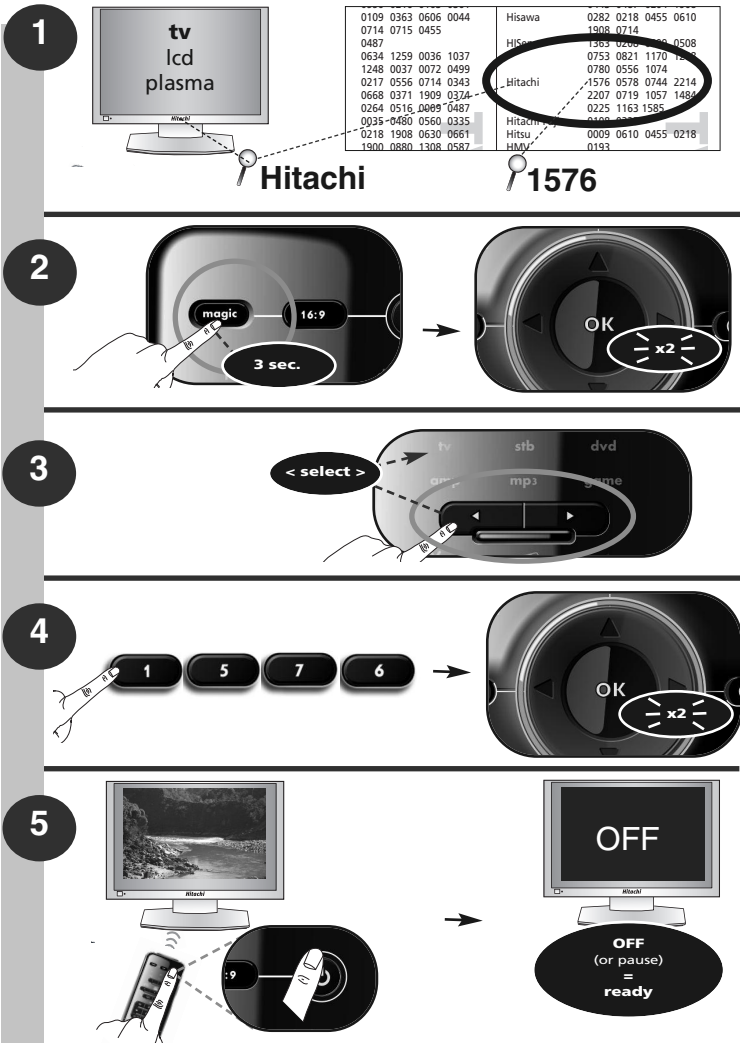

tv	TV	: Television / HDTV / LCD / Plasma / Projector / Rear Projector	3
stb	SAT	: Satellite Receiver / Set-Top-Box / IPTV / DVB-S / DVB-T / Freeview (UK) / TNT (F) / Digitenne (NL) / SAT/HDD	9
	CBL	: Cable Converter / Set-Top-Box / IPTV / DVB-C	11
	VAC	: Video Accessory like Media Centres / AV Accessories / AV Selectors	12
dvd	DVD	: DVD Player / DVD-R / Blu-ray / DVD Home Cinema / DVD Combi / DVD/HDD	13
	LASER	: Laserdisc	13
amp	MIS	: Miscellaneous Audio	12
	AMP	: Audio / Amplifier / Active Speaker System	12
	TUNER	: Audio / Audio Receiver/Tuner/Amplifier / (DVD) Home Cinema	12
mp3	Mp3	: Mp3 / iPod docks	16
	MIS	: Miscellaneous Audio	12
	AMP	: Audio / Amplifier / Active Speaker System	12
	TUNER	: Audio / Audio Receiver/Tuner/Amplifier / (DVD) Home Cinema	12
game	GAME	: Game Console / PS2 / Xbox 360	16
	MC	: Media Center	16
	DVD	: DVD Player / DVD-R / Blu-ray / DVD Home Cinema / DVD Combi / DVD/HDD	13