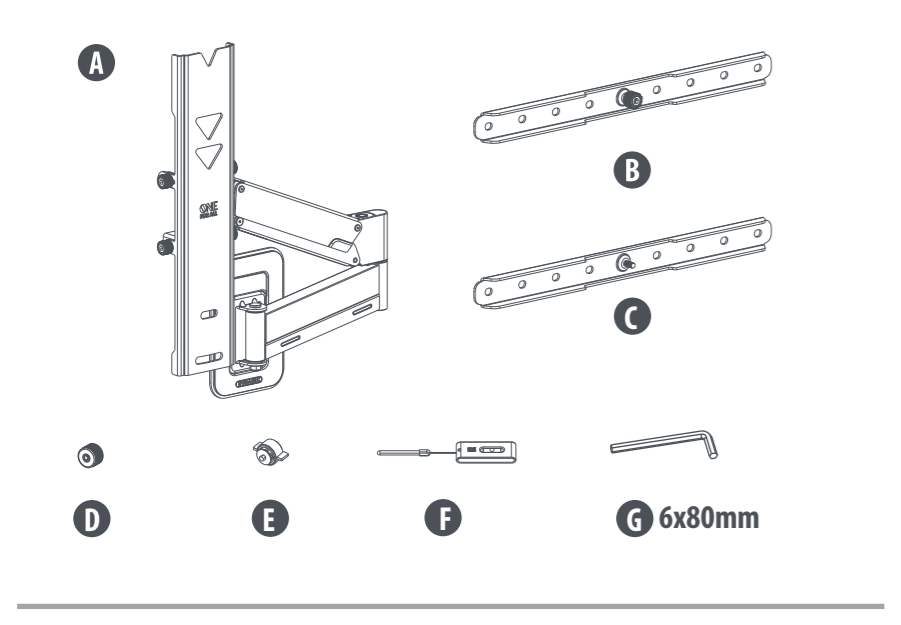

40 kg

55~600 mm

max 77"

Universal
400 x 400 max

VESA

Package M

- M-A 4 x M5x14mm
- M-B 4 x M6x14mm
- M-C 4 x M6x30mm
- M-D 4 x M8x12mm
- M-E 4 x M8x30mm
- M-F 4 x M8x50mm
- M-G 4 x D6
- M-H 8 x ø15xø8x5mm
- M-I 8 x ø15xø8x15mm

Package W

- W-A 4 x ST6.3x55mm
- W-B 4 x ø10x50mm
- W-C 4 x D6

fischer
FIXING SYSTEM
INSIDE SAFETY

Universal Electronics BV - Europe & International
P.O. Box 3332, 7500 DH Enschede
The Netherlands