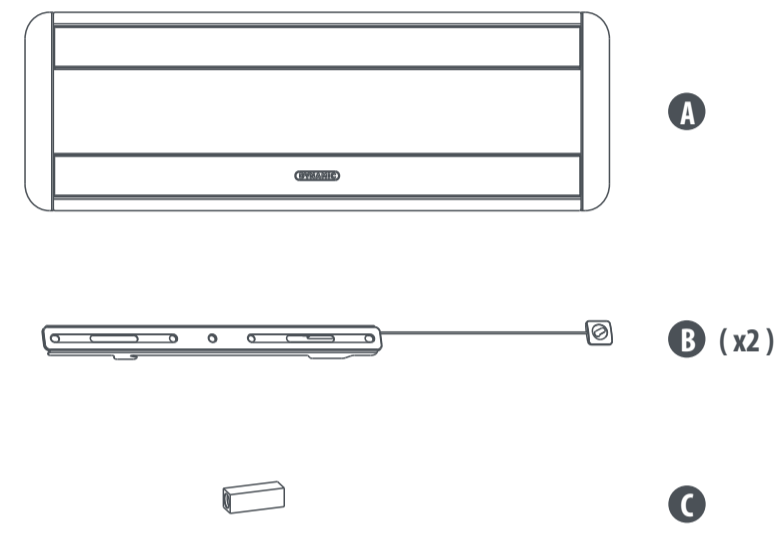

100 kg  
 30 mm  
 max 100"

VESA  
 Universal  
 600 x 400 max

**START**

**1**

**2**

**3**

**! WARNING**

Please verify that the supporting surface will safely support the combined weight of the equipment and all attached hardware and components

**4**

**5**

**Package M**

- M-A 4 x M5x14mm
- M-B 4 x M6x14mm
- M-C 4 x M6x30mm
- M-D 4 x M8x30mm
- M-I 4 x M8x12mm
- M-E 4 x M8x50mm
- M-F 4 x D6mm
- M-G 8 x ø15xø8x5mm
- M-H 8 x ø15xø8x15mm

**Package W**

- W-A 4 x ST6.3x55mm
- W-B 4 x Ø10x50mm
- W-C 4 x D6mm

Separate the waste  
 Differenzia i Rifiuti

<http://www.oneforall.com/documents>  
 WM5610  
 713025  
 RDNF150323  
 Universal Electronics BV - Europe & International  
 P.O. Box 3332, 7500 DH Enschede  
 The Netherlands