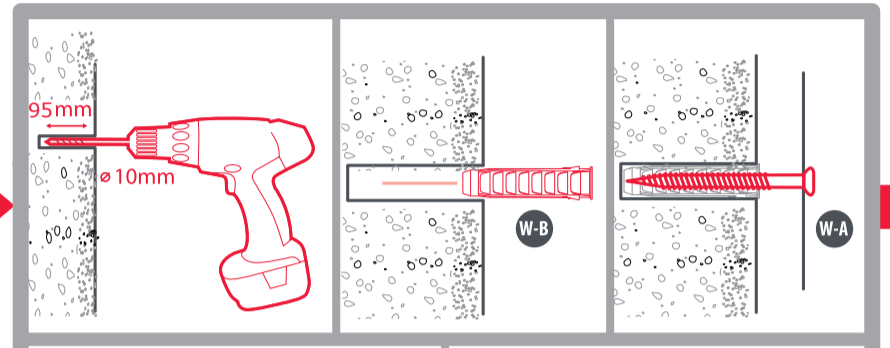

- Package W**
- W-A 6 x ST8x90mm
 - W-B 6 x ø10x50mm
 - W-C 6 x D8
- Separate the waste
Differenzia i Rifiuti
-
- <http://www.oneforall.com/documents>

Universal Electronics BV - Europe & International
P.O. Box 3332, 7500 DH Enschede
The Netherlands
WM5660
713033
RDN-1150323

START

3 WARNING

Please verify that the supporting surface will safely support the combined weight of the equipment and all attached hardware and components

4a 4b

FINISH