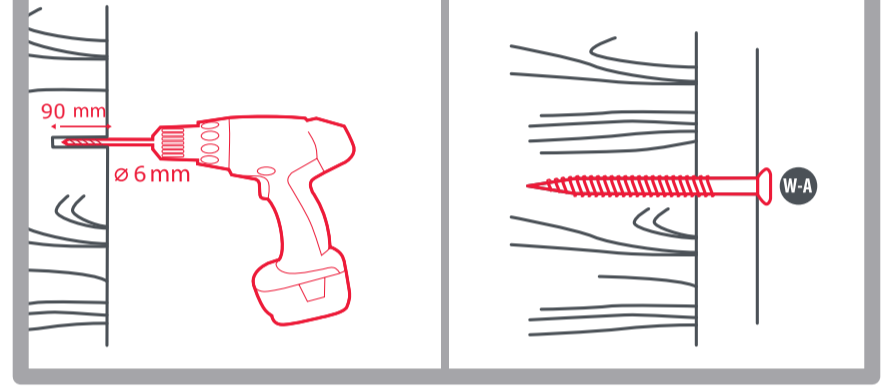

- Package W**
- W-A 6 x ST8x90mm
 - W-B 6 x ø10x50mm
 - W-C 6 x D8
- Separate the waste
Differenzia i Rifiuti
-
- <http://www.oneforall.com/documents>

Universal Electronics BV - Europe & International
P.O. Box 3332, 7500 DH Enschede
The Netherlands
WM5660
713033
RDN-1150323

START

3 WARNING

Please verify that the supporting surface will safely support the combined weight of the equipment and all attached hardware and components

4a 4b

FINISH