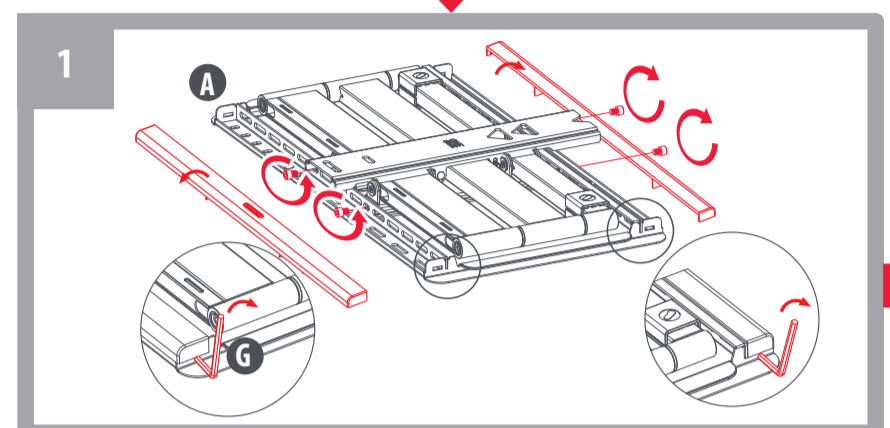

Universal
600 x 400 max

1. **Package M**
2. M-A 4 x M5x14mm
   - M-B 4 x M6x14mm
   - M-C 4 x M6x30mm
   - M-D 4 x M8x30mm
   - M-E 4 x M8x50mm
   - M-I 4 x M8x12mm
   - M-F 4 x D6
   - M-G 8 x ø15xø8x5mm
   - M-H 8 x ø15xø8x15mm

1. **Package W**
2. W-A 6 x ST8x90mm
   - W-B 6 x ø10x50mm
   - W-C 6 x D8
3. Separate the waste
   Differenzia i Rifiuti
5. <http://www.oneforall.com/documents>

Universal Electronics BV - Europe & International
P.O. Box 3332, 7500 DH Enschede
The Netherlands
WM5660
713033
RDN-1150323

START

3 WARNING

Please verify that the supporting surface will safely support the combined weight of the equipment and all attached hardware and components

4a 4b

FINISH