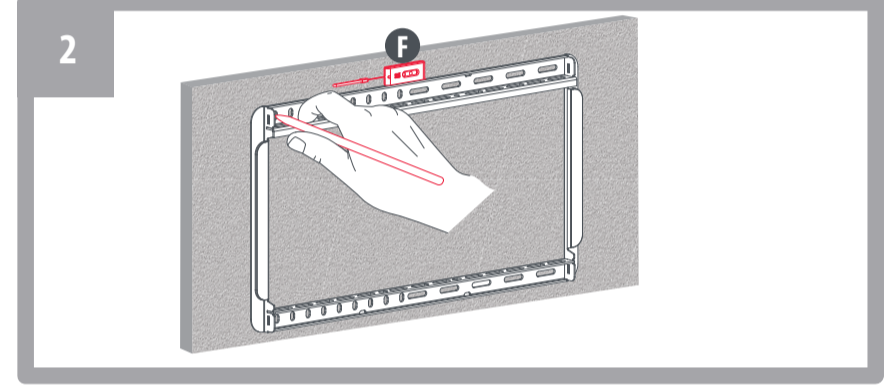

Universal
600 x 400 max

1. **Package M**
2. M-A 4 x M5x14mm
   - M-B 4 x M6x14mm
   - M-C 4 x M6x30mm
   - M-D 4 x M8x30mm
   - M-E 4 x M8x50mm
   - M-I 4 x M8x12mm
   - M-F 4 x D6
   - M-G 8 x ø15xø8x5mm
   - M-H 8 x ø15xø8x15mm

1. **Package W**
2. W-A 6 x ST8x90mm
   - W-B 6 x ø10x50mm
   - W-C 6 x D8
3. Separate the waste
   Differenzia i Rifiuti
5. <http://www.oneforall.com/documents>

Universal Electronics BV - Europe & International
P.O. Box 3332, 7500 DH Enschede
The Netherlands
WM5660
713033
RDN-1150323

START

3 WARNING

Please verify that the supporting surface will safely support the combined weight of the equipment and all attached hardware and components

4a 4b

FINISH